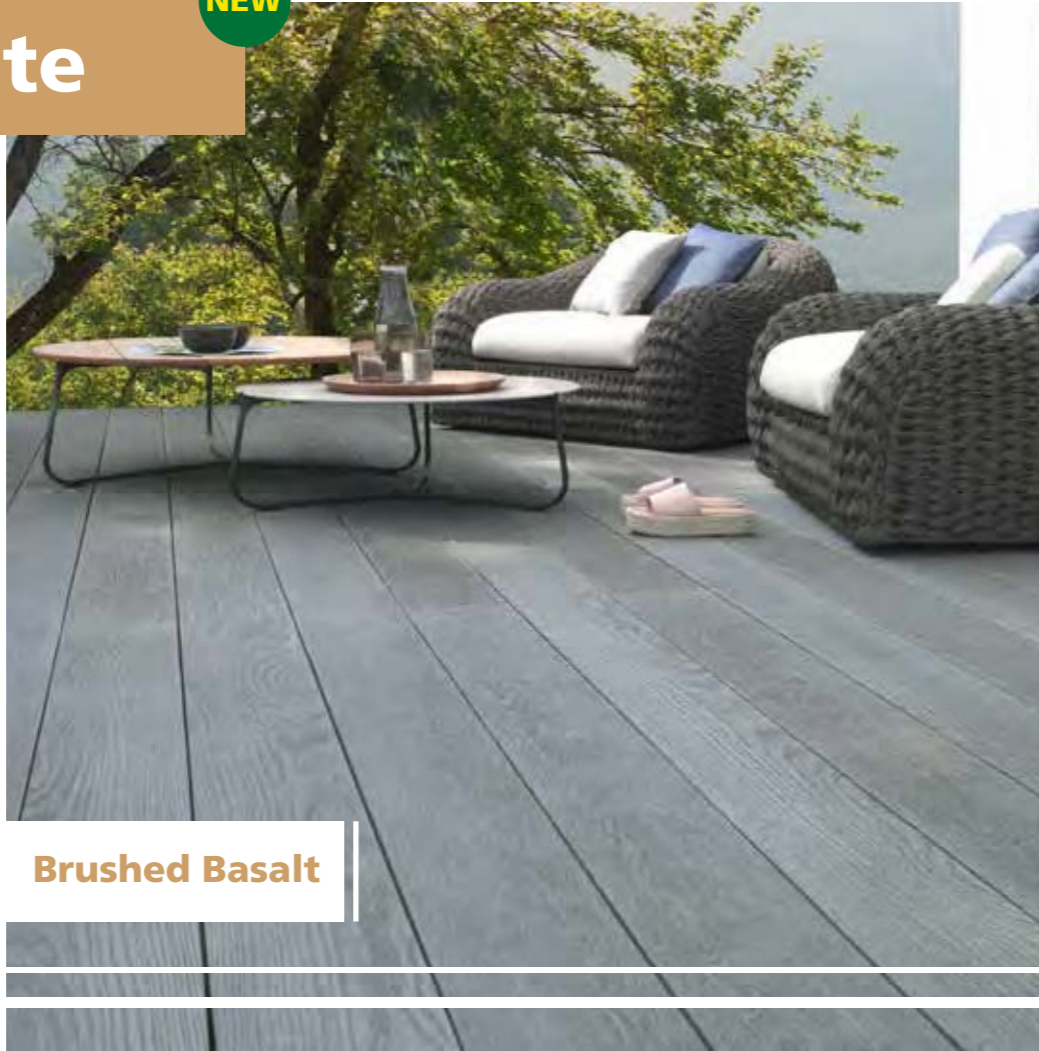

U0249119

Complete Composite Standard Profile 35-60mm Decking Pedestal (Pack Of 30)

U0249120

NEW

Composite

Make your outdoor space even more beautiful with contemporary outdoor flooring that mimics the look of nature. Millboard decking is unlike conventional composite decking. Hand-moulded from natural timbers in a unique combination of resin and mineral stone, it is almost indistinguishable from real wood, yet designed to outperform it.