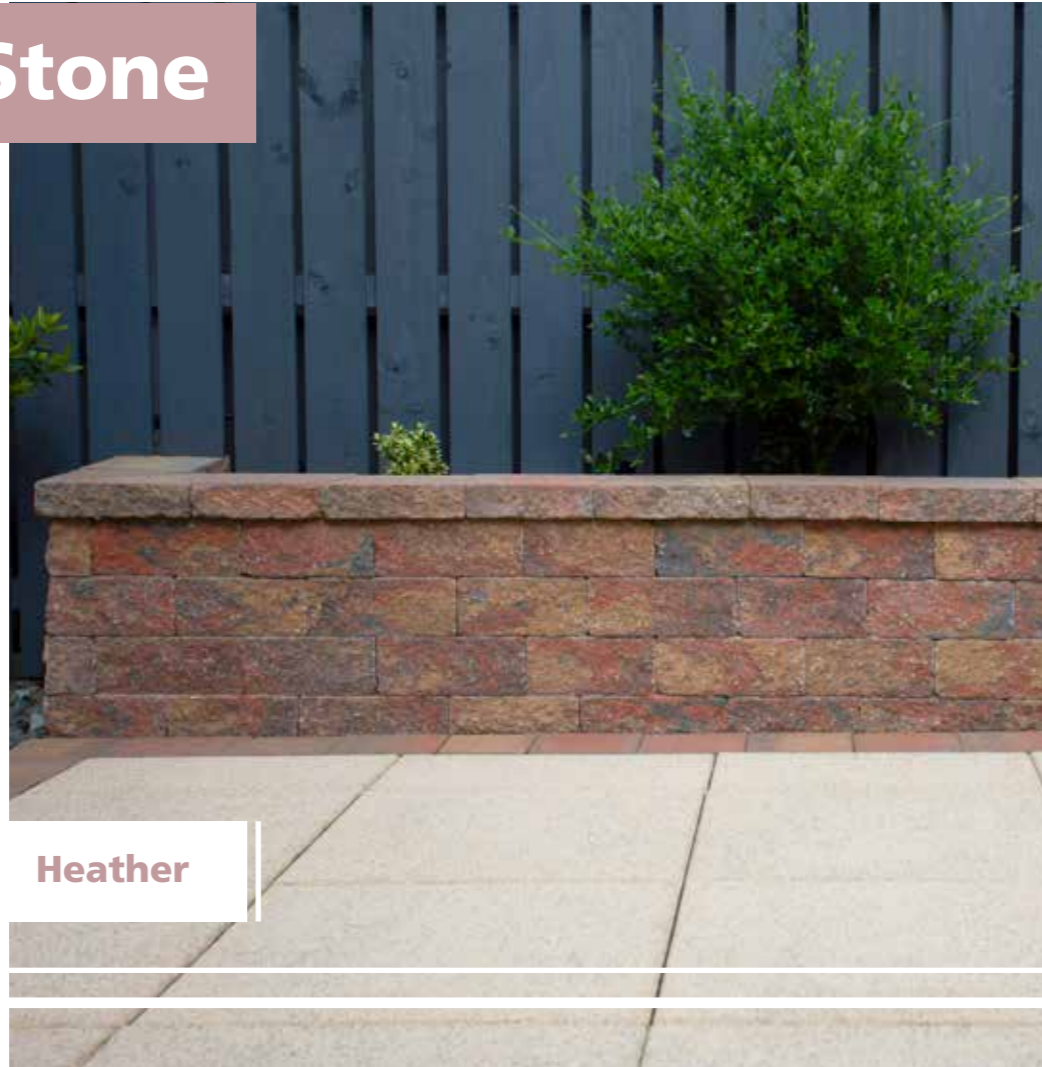

Garden Stone

Garden stone is a dry walling solution with a decorative finish on each side. With the product faced on both sides, this feature allows for making a statement with curved features or stylish separation areas.

Heather

Walling

COLOUR	CODE	SLAB SIZE (mm)
Bracken	U0089290	300/260 x 180 x 120
Slate	U0089291	300/260 x 180 x 120
Heather	U0089292	300/260 x 180 x 120

Corner

COLOUR	CODE	SLAB SIZE (mm)
Bracken	U0089296	230/210 x 180 x 120
Slate	U0089297	230/210 x 180 x 120
Heather	U0089298	230/210 x 180 x 120

Coping

COLOUR	CODE	SLAB SIZE (mm)
Bracken	U0089300	310/255 x 240 x 70
Slate	U0089301	310/255 x 240 x 70
Heather	U0089302	310/255 x 240 x 70

Concrete Coping & Caps

Ibstock Saddleback capping is available in any walling stone colour and finish, in half-round format or cock and hen, and complements any of Ibstock walling stone products.

Concrete Coping Twice Weathered

CODE	SIZE (inch)
U0006777	5 x 24"
U0006778	5 1/2 x 24"
U0006779	7 x 24"
U0006780	9 x 24"
U0006781	11 x 24"
U0006782	12 x 24"