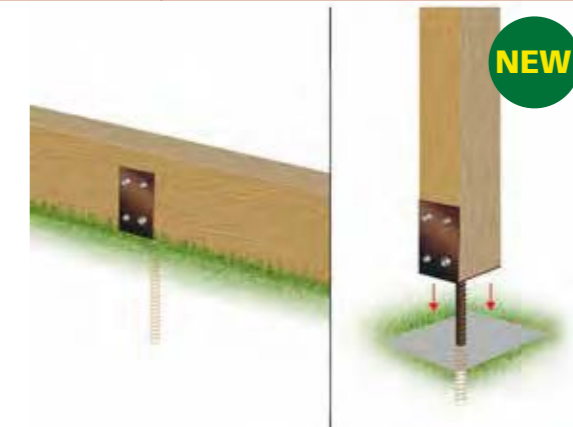

PERRY.

Concrete In Post and Sleeper Support
75 X 75mm
U0189146