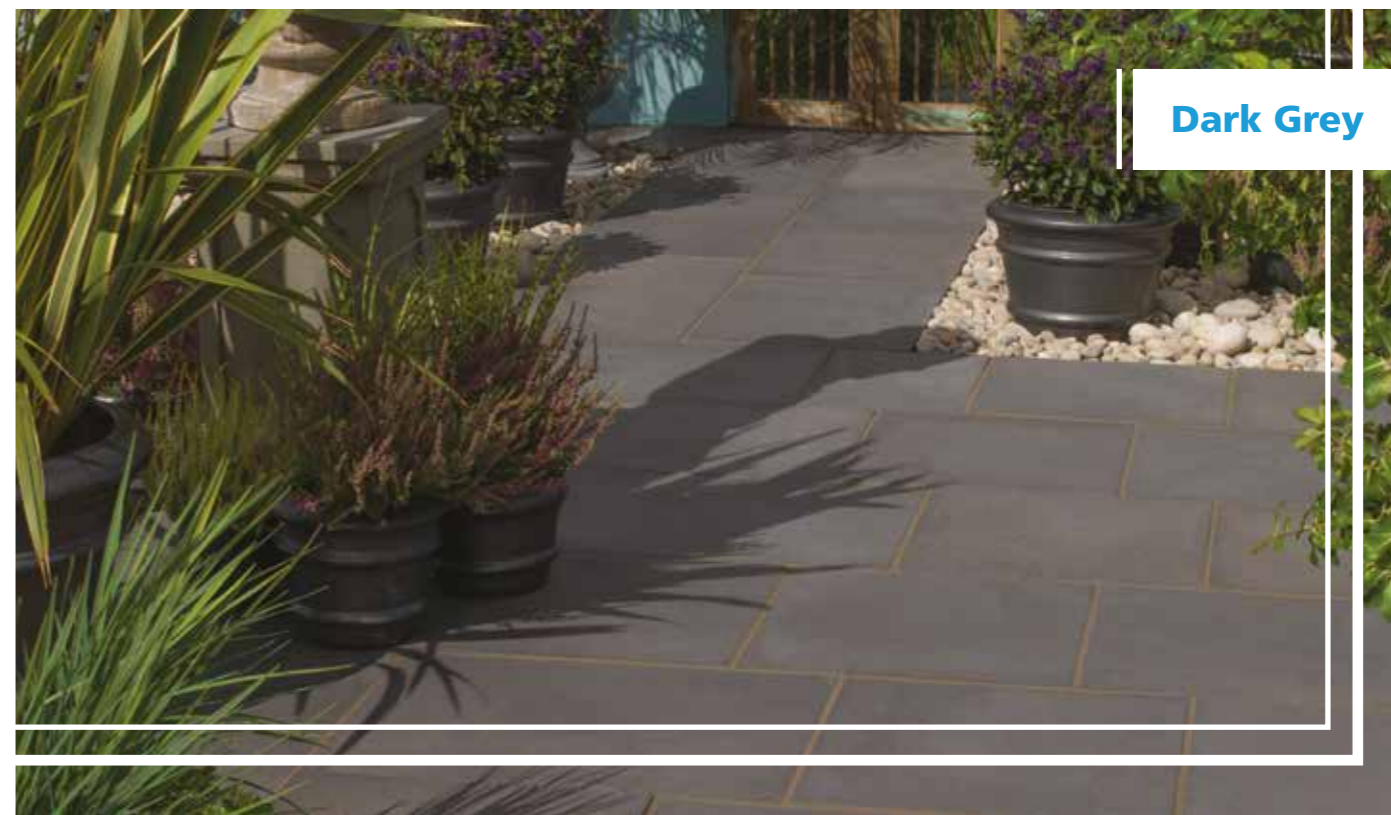

Mahina®

Contemporary paving is given a touch of style. Mahina® paving gives any garden a modern and refined feel with its stylish textured finish. It is available in two shades, both with a contemporary fleck to replicate granite, allowing you to create a unique look. And, with up to 60% recycled content, it's environmentally friendly too.

COLOUR	CODE	SLAB SIZE (mm)
Light Grey	U0077529	600 x 600 x 35
Dark Grey	U0077530	600 x 600 x 35
Light Grey	U0077532	450 x 450 x 35
Dark Grey	U0077533	450 x 450 x 35

Aged Riven

Traditional style and charm come of age. Aged Riven ECO combines the old with the new in perfect harmony. Improved in 2021, it has a reduced carbon footprint of more than 20% compared to the previous version of the product. Its distinctive weathered profile gives the paving a traditional, timeworn appearance, while its smooth edges add a modern feel. Available in a random style 9.72m² patio pack, as well as a 450x300mm single-sized paver to create a more uniform pattern.

COLOUR	CODE	SIZE
Dark Grey	U0090330	450 x 300 x 32mm
Dark Grey	U0090331	9.72m²

Dark Grey