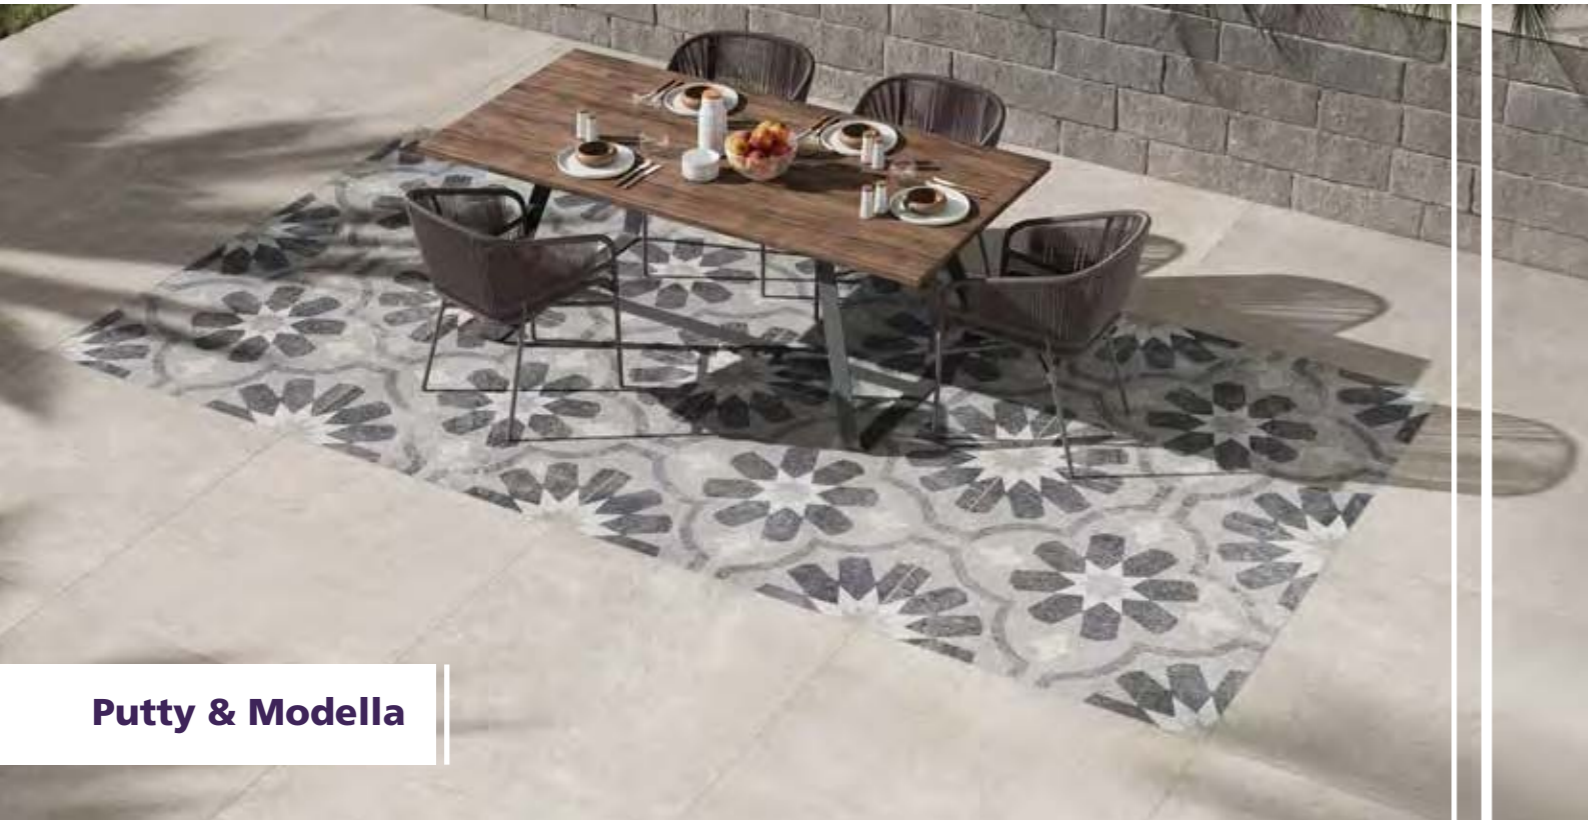

Putty & Modella

Grande

These tiles are a real statement piece and have that wow factor

COLOUR	CODE	SLAB SIZE (mm)
Cinder	U0217887	1000 x 1000
Pepper	U0217888	1000 x 1000
Putty	U0217889	1000 x 1000
Modella Decor	U0217895	1000 x 1000

Florence

A unique collection with aged and “tumbled” effect edging. Suitable for both contemporary and traditional designs it also offers an ideal solution for those in period properties that are looking for a low-maintenance and easier to clean option.

COLOUR	CODE	SLAB SIZE (mm)
Thatch	U0217897	800 x 400
Black Slate	U0217898	800 x 400