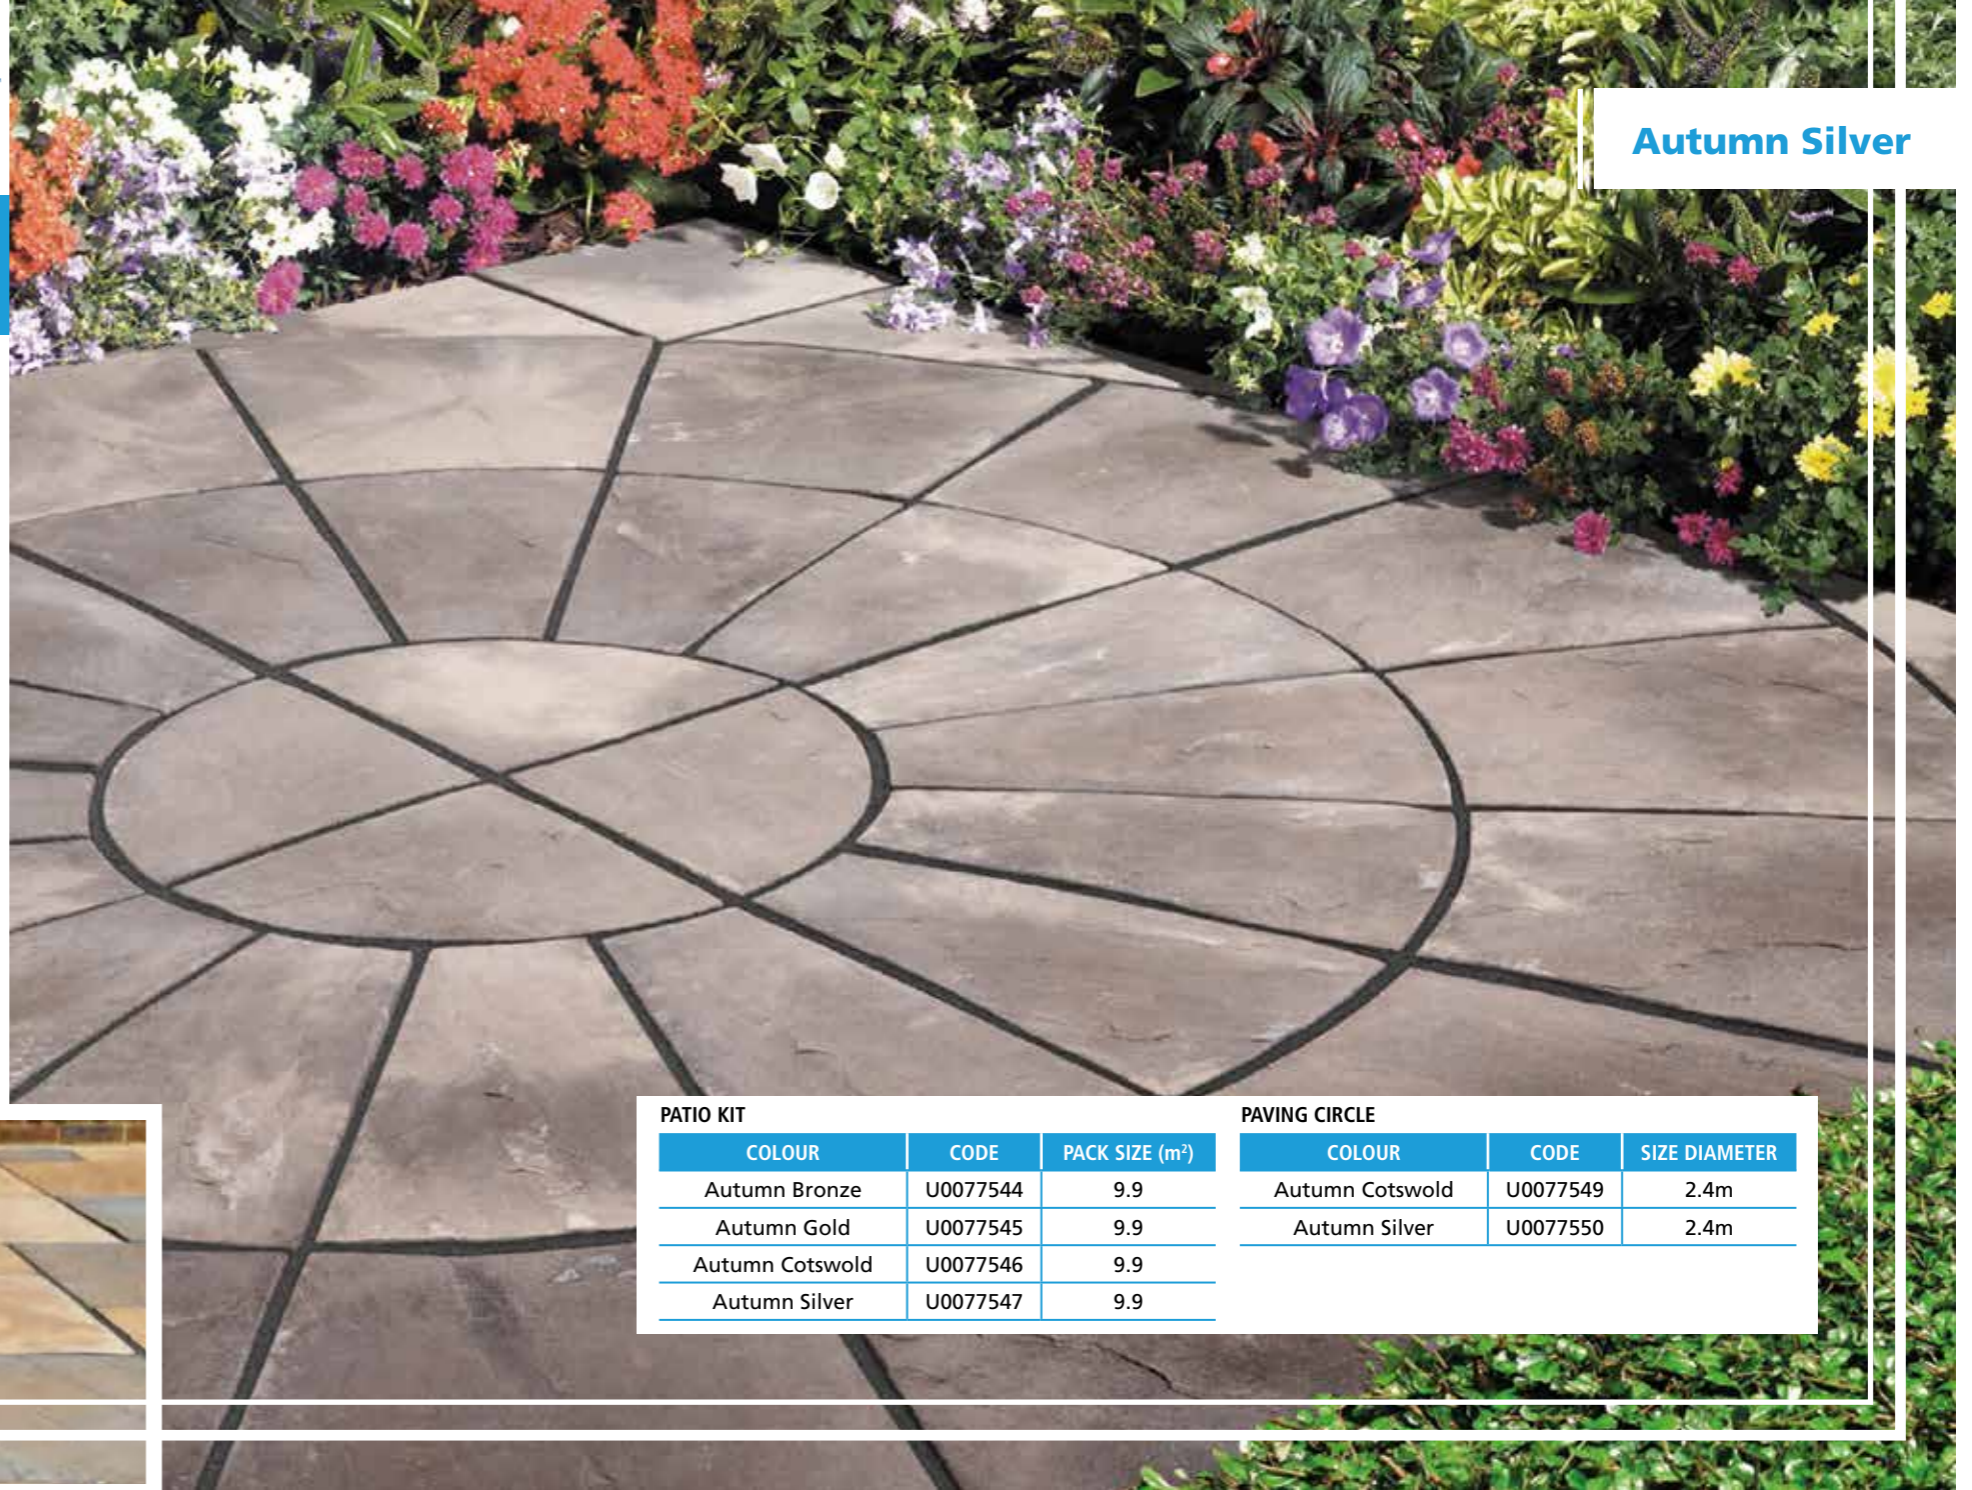

Old Riven

Visual appeal with options galore. The Old Riven ECO is an environmentally friendlier product perfect for creating an affordable patio area that doesn't compromise on style or quality. With more than 20% lower carbon footprint than before, Old Riven ECO has an authentic look with straight-sawn edge detail, inspired by natural quarried stone. Available in a 9.9m² patio pack, 600x600mm, 600x300mm and 300x300mm single-sized pavers in all four shades.

COLOUR	CODE	SLAB SIZE (mm)
Autumn Cotswold	U0010008	300 x 300 x 35
Autumn Silver	U0010009	300 x 300 x 35
Autumn Bronze	U0077535	300 x 300 x 35
Autumn Gold	U0077536	300 x 300 x 35
Autumn Cotswold	U0010011	600 x 300 x 35
Autumn Silver	U0010012	600 x 300 x 35
Autumn Bronze	U0077538	600 x 300 x 35
Autumn Gold	U0077539	600 x 300 x 35
Autumn Cotswold	U0010014	600 x 600 x 35
Autumn Silver	U0010015	600 x 600 x 35
Autumn Bronze	U0077541	600 x 600 x 35
Autumn Gold	U0077542	600 x 600 x 35

Autumn Gold, Bronze & Cotswold

PATIO KIT

COLOUR	CODE	PACK SIZE (m²)
Autumn Bronze	U0077544	9.9
Autumn Gold	U0077545	9.9
Autumn Cotswold	U0077546	9.9
Autumn Silver	U0077547	9.9

PAVING CIRCLE

COLOUR	CODE	SIZE DIAMETER
Autumn Cotswold	U0077549	2.4m
Autumn Silver	U0077550	2.4m