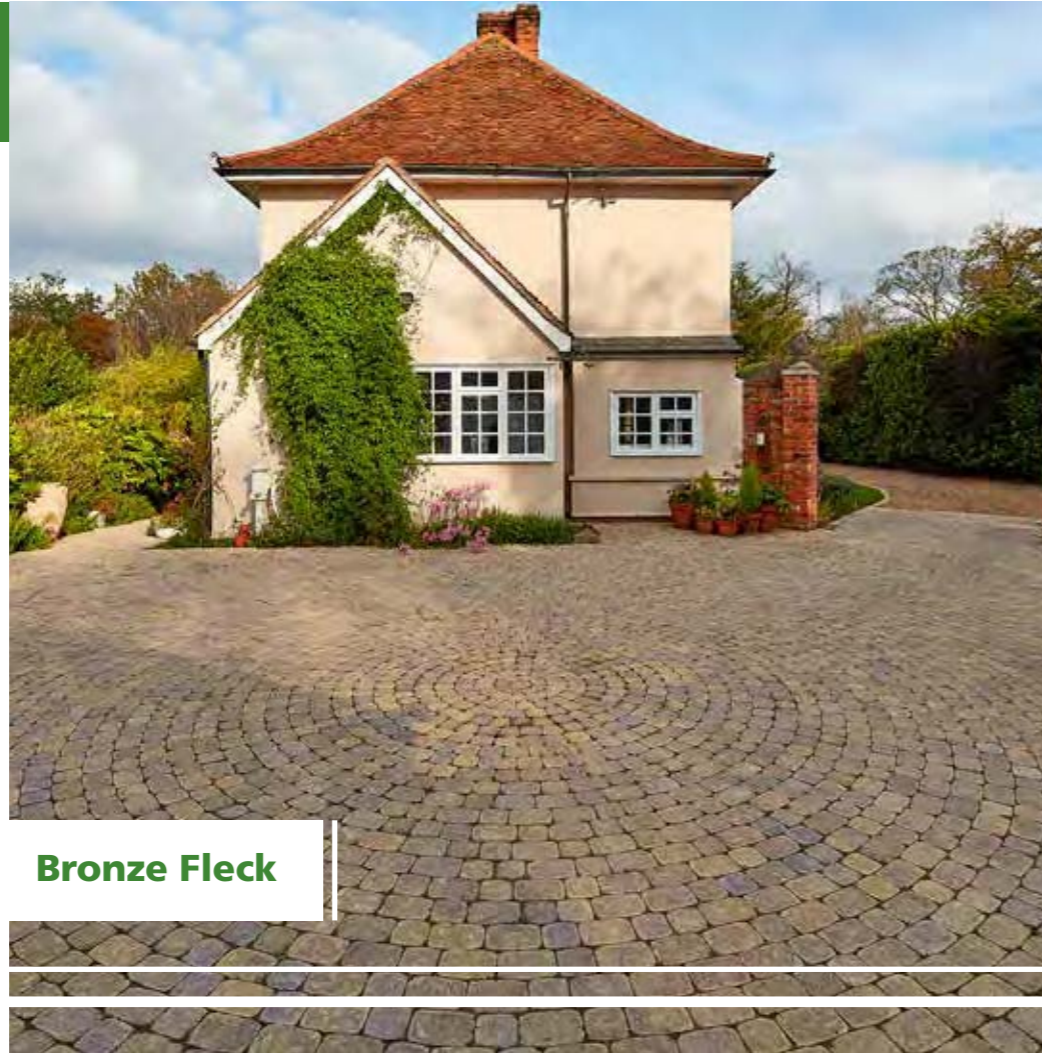

Aura

A perfect courtyard cobble thanks to its unique curved shape, Aura's tumbled riven surface and delicate sparkle make it an excellent alternative to granite setts.

Bronze Fleck

SQUARE STONE

COLOUR	CODE	SLAB SIZE (mm)
Silver Fleck	U0128581	114 x 114 x 60
Bronze Fleck	U0128582	114 x 114 x 60

RECTANGULAR STONE

COLOUR	CODE	SLAB SIZE (mm)
Silver Fleck	U0128583	171 x 114 x 60
Bronze Fleck	U0128584	171 x 114 x 60