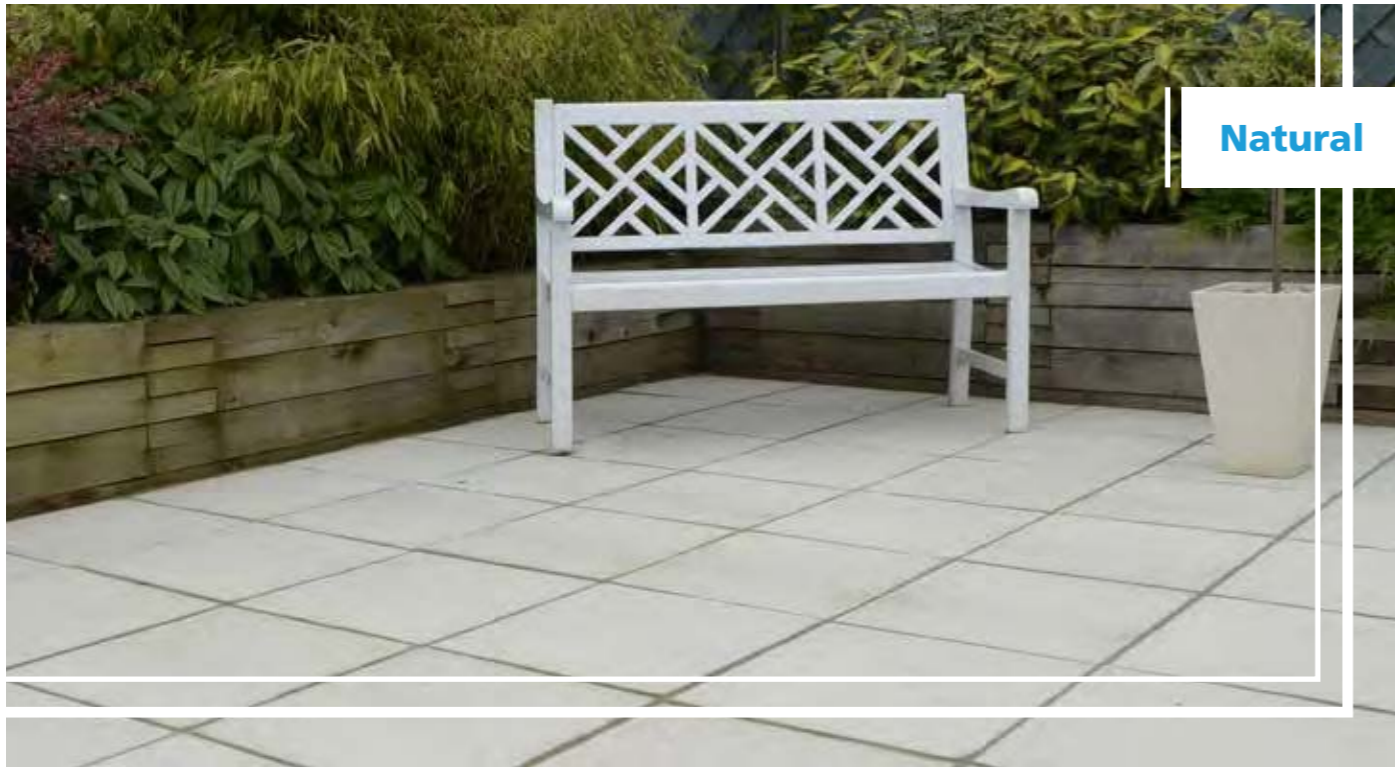

Quorndon

With its gently riven surface and colour variations, this hard-wearing paving flag is ideal for utility paving areas, making it popular with homeowners looking to extend their patios.

COLOUR	CODE	SLAB SIZE (mm)
Buff	U0011708	450 x 450 x 35
Grey	U0011709	450 x 450 x 35
Buff	U0011711	600 x 300 x 35
Grey	U0011712	600 x 300 x 35
Buff	U0011714	600 x 600 x 35
Grey	U0011715	600 x 600 x 35