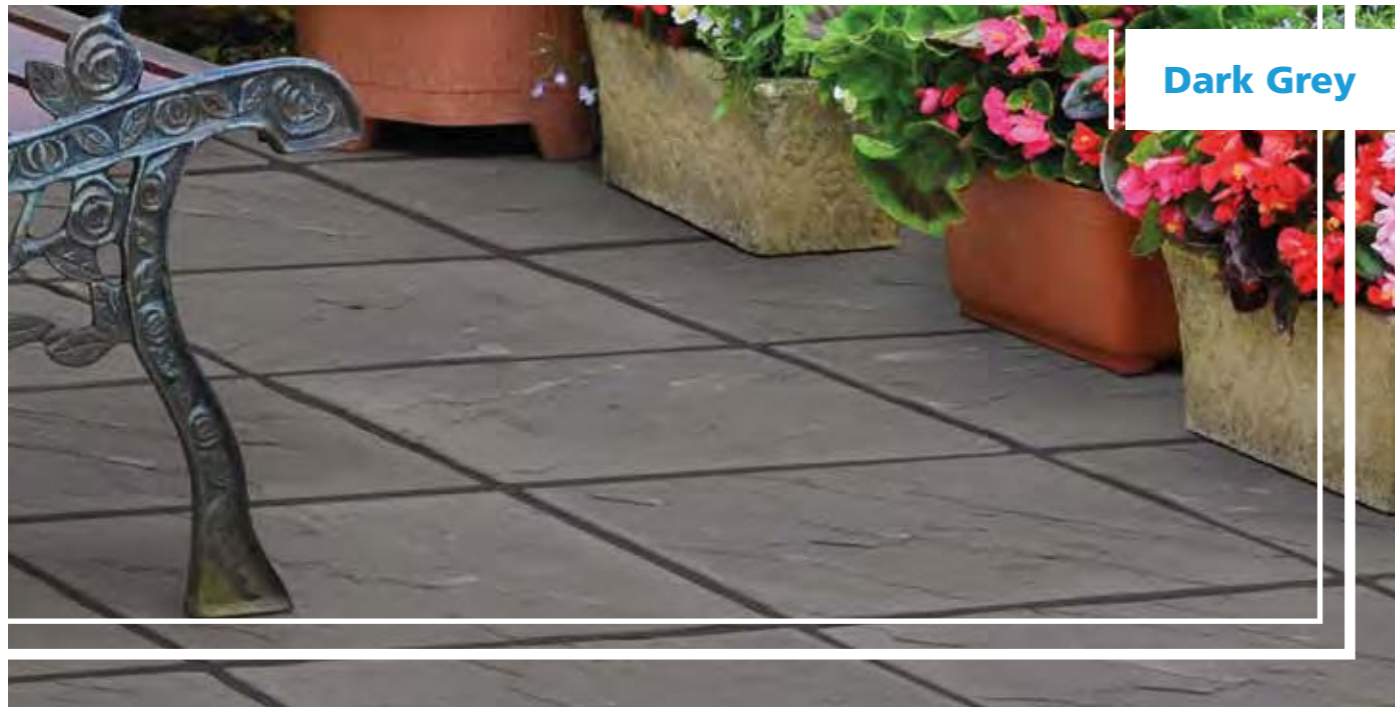

Cream Grey Dark Grey

Ashbourne

Ashbourne ECO is a distinctive style of paving with a riven surface and fettled edges, creating a stunning, authentic natural stone appearance. With a new and improved mix, we've reduced its carbon footprint by more than 20% than before, offering you a more sustainable solution for your garden project.

PATIO KIT

COLOUR	CODE	PACK SIZE (m²)
Cotswold	U0077771	9.72
York Brown	U0077772	9.72
York Gold	U0077773	9.72
Weathered Grey	U0077774	9.72