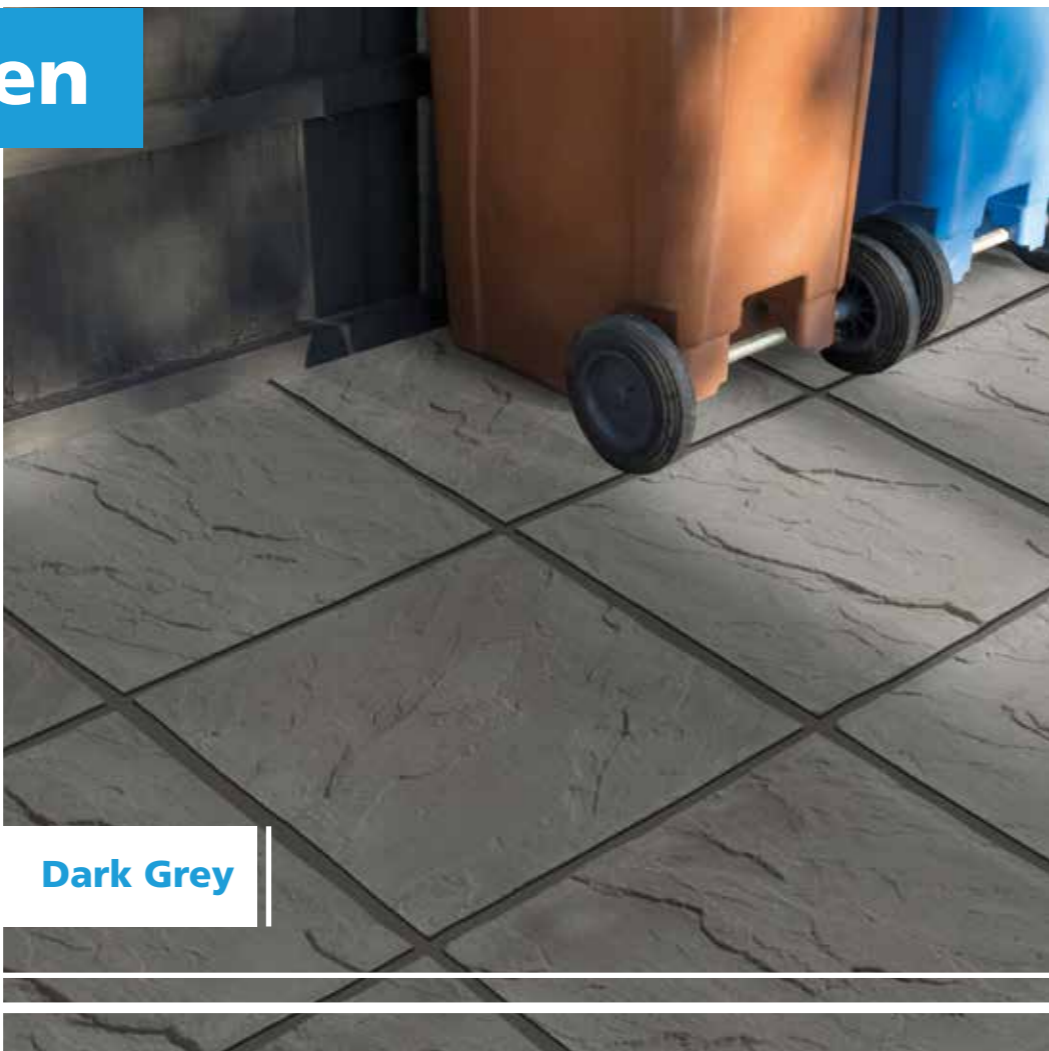

COLOUR	CODE	PACK SIZE (m ²)
Acorn Brown	U0220127	7.61
Weathered Buff	U0220128	7.61
Weathered Stone	U0220129	7.61

Weathered Stone

Peak Riven

Peak utility paving is a tough, hard-wearing and low-cost paving solution, making it the perfect base for utility areas and sheds. However, it should not be used for feature areas.