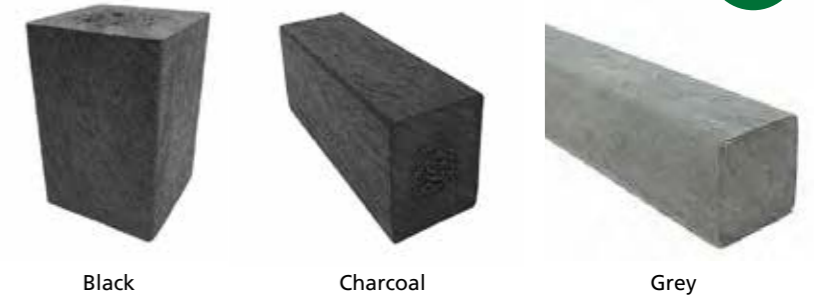

Complete Composite Decking Joists

COLOUR	CODE	SIZE (mm)
Black	U0249108	100 x 100 x 3000
Black	U0249109	150 x 50 x 3000
Black	U0249110	100 x 50 x 3000
Charcoal	U0224257	50 x 50 x 3000
Grey	U0249111	40 x 40 x 3000
Grey	U0249112	50 x 25 x 3000