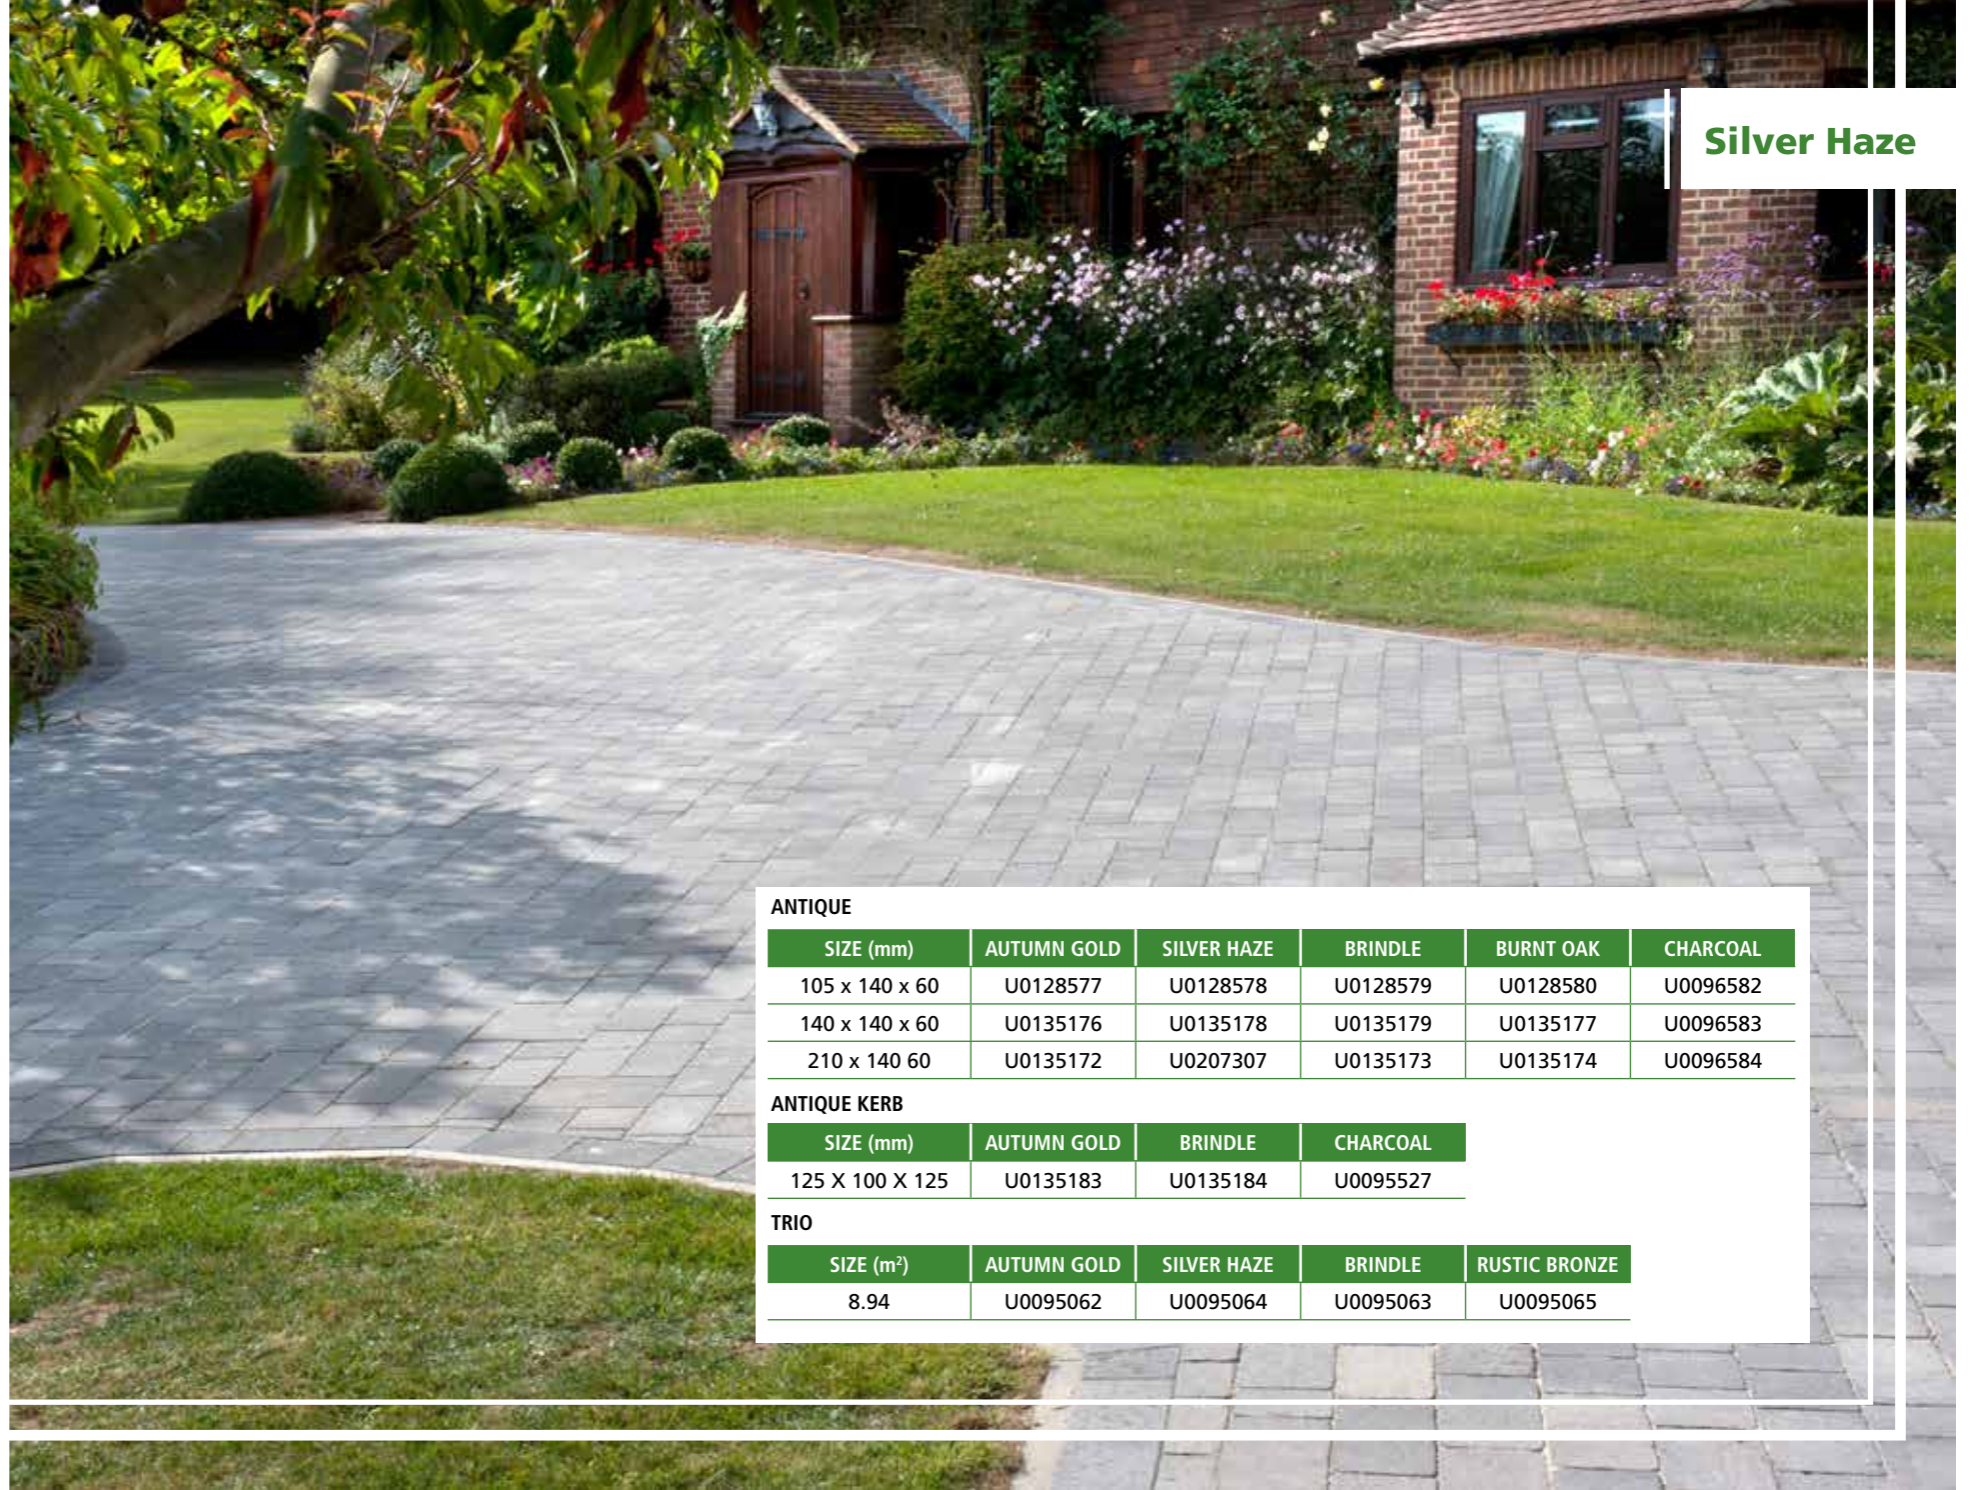

Alpha

Warm, rustic tones that blend with any surroundings. With a distressed, aged look that's in keeping with most surroundings, it's not surprising that Alpha is one of our most popular paving styles.

COLOUR	CODE	SLAB SIZE (mm)
Autumn Gold	U0095042	105 x 140 x 50
Brindle	U0095043	105 x 140 x 50
Silver Haze	U0095044	105 x 140 x 50
Charcoal	U0095045	105 x 140 x 50
Autumn Gold	U0095047	140 x 140 x 50
Brindle	U0095048	140 x 140 x 50
Silver Haze	U0095049	140 x 140 x 50
Charcoal	U0095050	140 x 140 x 50
Autumn Gold	U0095052	210 x 140 x 50
Brindle	U0095053	210 x 140 x 50
Silver Haze	U0095054	210 x 140 x 50
Charcoal	U0095055	210 x 140 x 50

COLOUR	CODE	PACK SIZE (m²)
Autumn Gold	U0095057	10.82
Brindle	U0095058	10.82
Silver Haze	U0095059	10.82
Rustic Bronze	U0095060	10.82

Silver Haze

ANTIQUE

SIZE (mm)	AUTUMN GOLD	SILVER HAZE	BRINDLE	BURNT OAK	CHARCOAL
105 x 140 x 60	U0128577	U0128578	U0128579	U0128580	U0096582
140 x 140 x 60	U0135176	U0135178	U0135179	U0135177	U0096583
210 x 140 x 60	U0135172	U0207307	U0135173	U0135174	U0096584

ANTIQUE KERB

SIZE (mm)	AUTUMN GOLD	BRINDLE	CHARCOAL
125 X 100 X 125	U0135183	U0135184	U0095527

TRIO

SIZE (m²)	AUTUMN GOLD	SILVER HAZE	BRINDLE	RUSTIC BRONZE
8.94	U0095062	U0095064	U0095063	U0095065