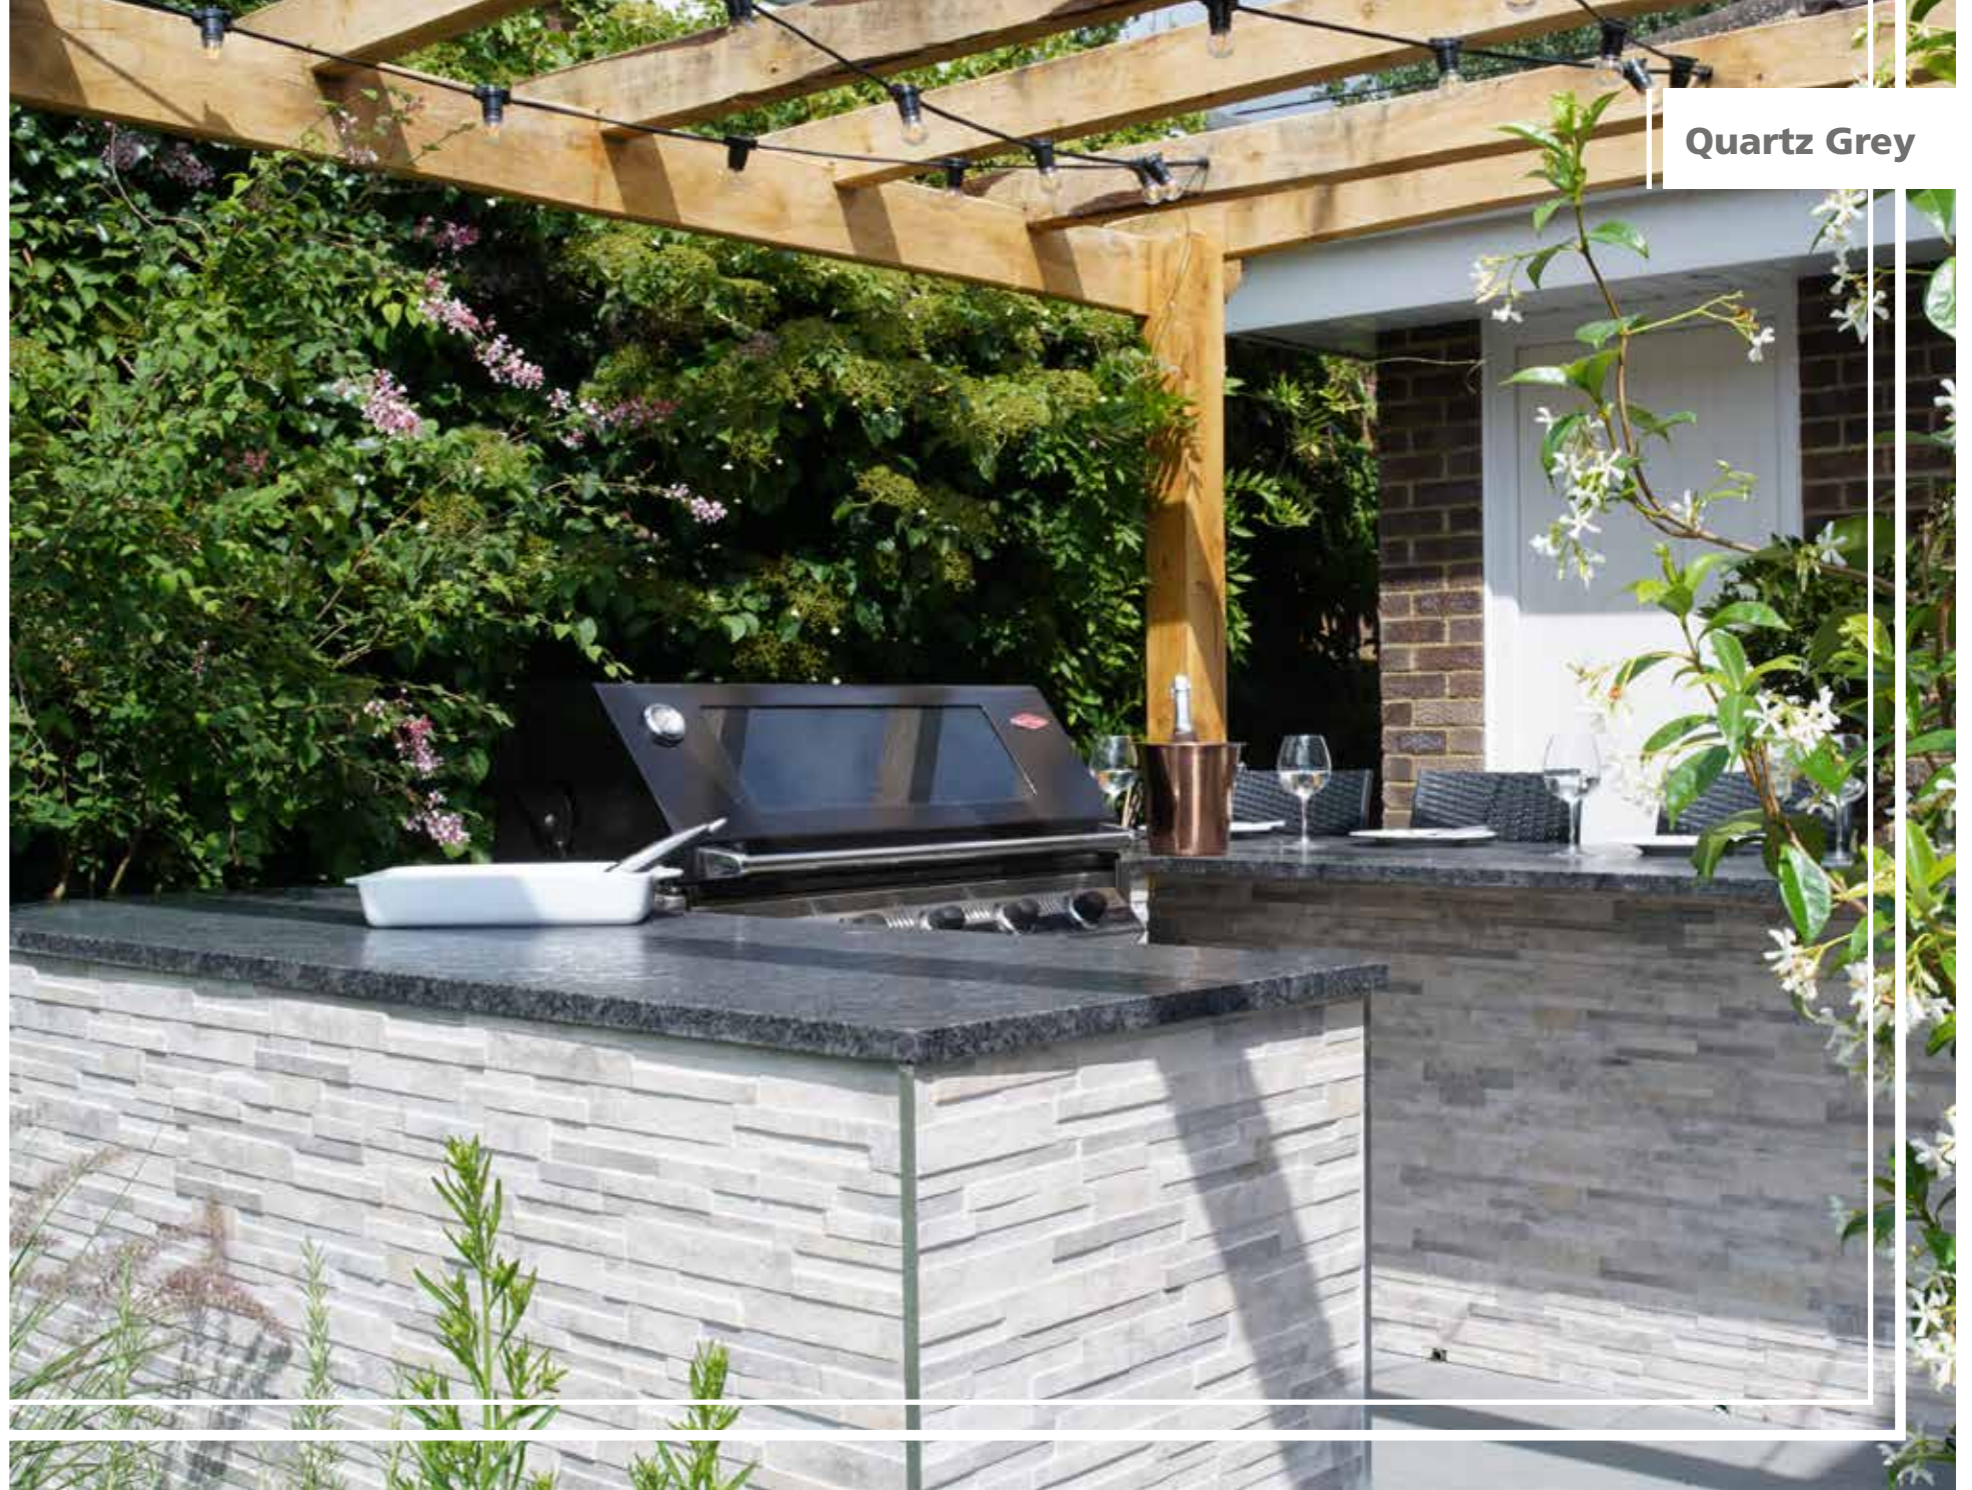

Quartz Grey

Stone

Natural stone cladding is the perfect addition to enhance any garden design. Whether you want to add character to a garden wall or elevate a water feature, the cladding options are sure to impress.