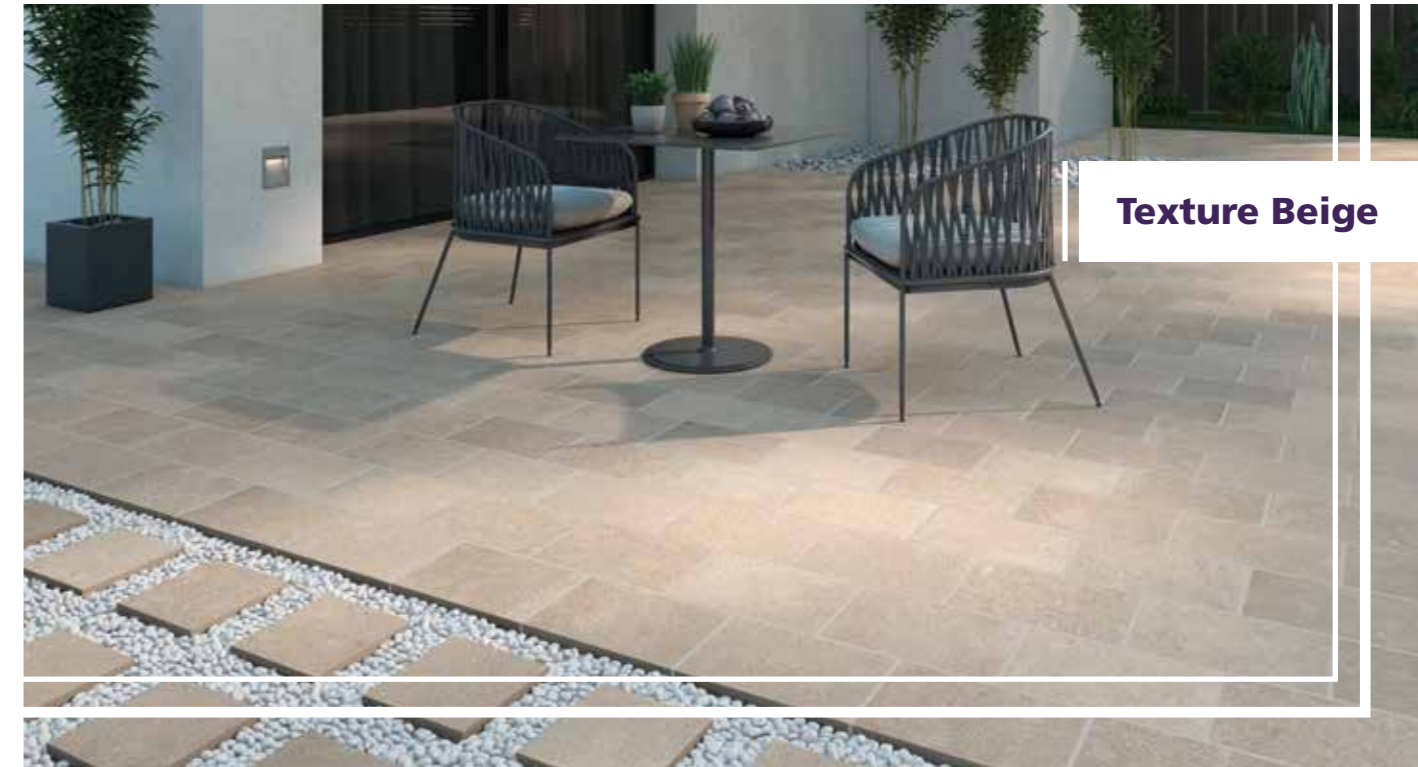

Courtyard

Combines all the benefits of porcelain, with a small format flexibility and versatility.

NEW

COLOUR	CODE	SLAB SIZE (mm)
Aran Black	U0217926	200 x 200
Aran Grey	U0217927	200 x 200
Texture Beige	U0217929	200 x 200
Texture Grey	U0217930	200 x 200

COLOUR	CODE	SLAB SIZE (mm)
Aran Black	U0217873	300 x 200
Aran Grey	U0217874	300 x 200
Texture Beige	U0217876	300 x 200
Texture Grey	U0217877	300 x 200

Texture Beige