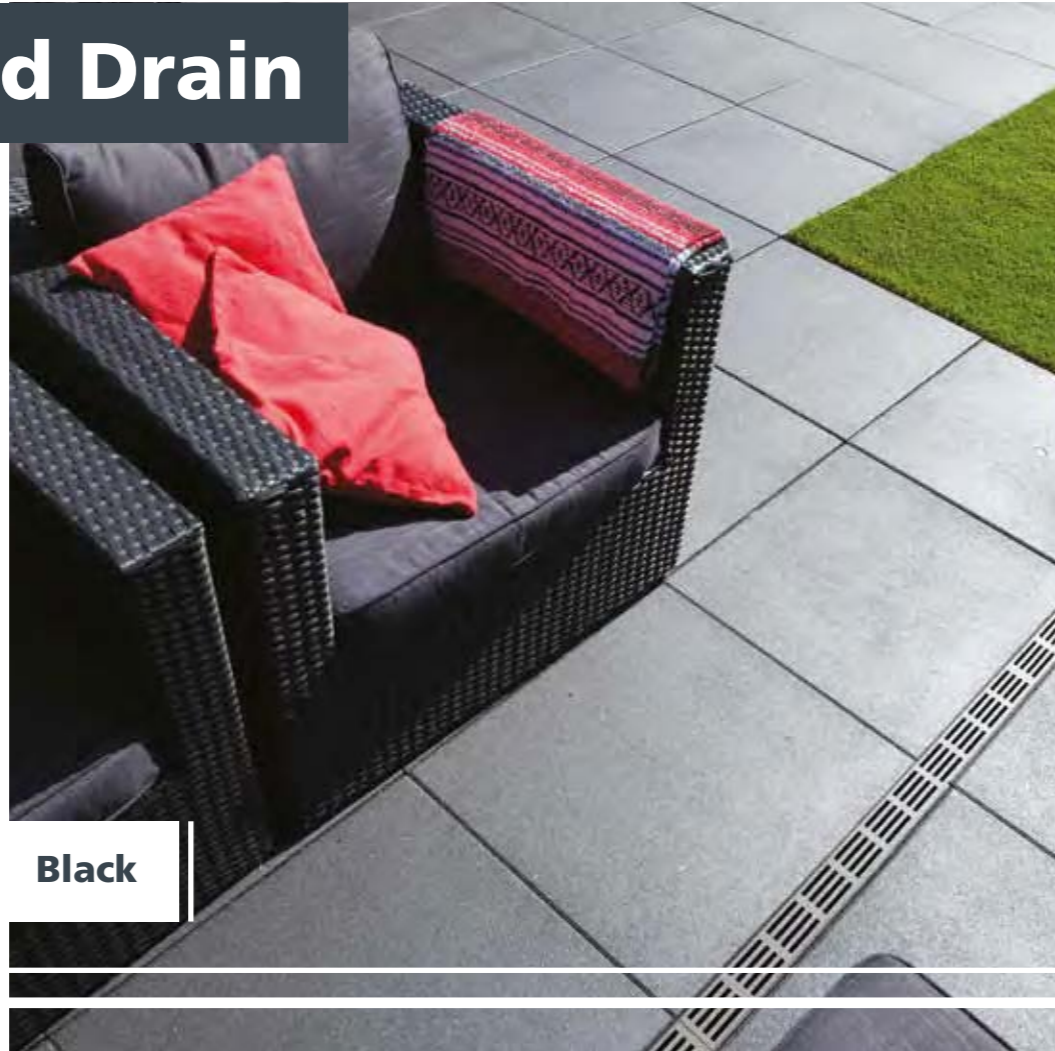

NEW

NEW

NEW

Threshold Drain

ACO Threshold Drain comes complete with either a silver or black aluminium Heelguard grating suitable for pedestrian traffic. With a range of accessories available from corner units to vertical outlets, it is now possible to use as part of a modern patio drainage system.