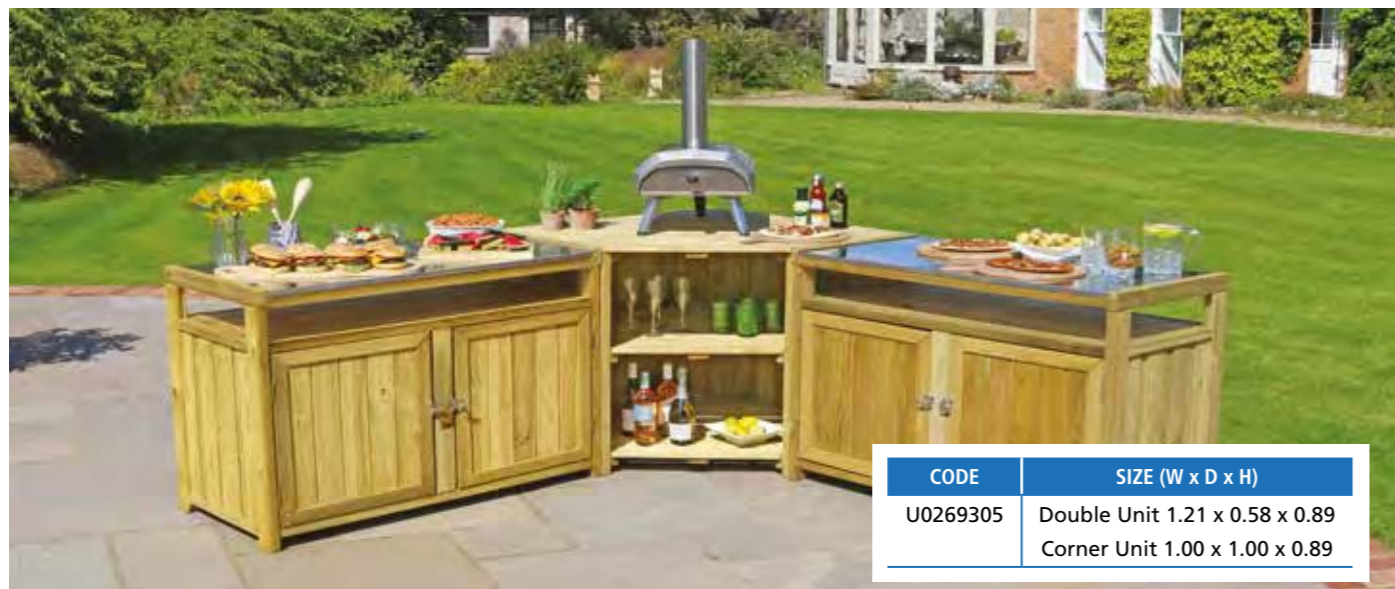

Terraza Outdoor Kitchen Range

CODE	SIZE (W x D x H)
U0269305	Double Unit 1.21 x 0.58 x 0.89 Corner Unit 1.00 x 1.00 x 0.89