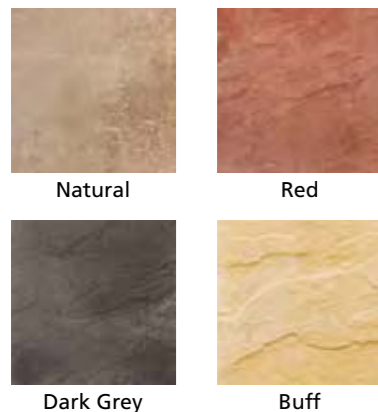

Peak Riven

Peak utility paving is a tough, hard-wearing and low-cost paving solution, making it the perfect base for utility areas and sheds. However, it should not be used for feature areas.

Dark Grey