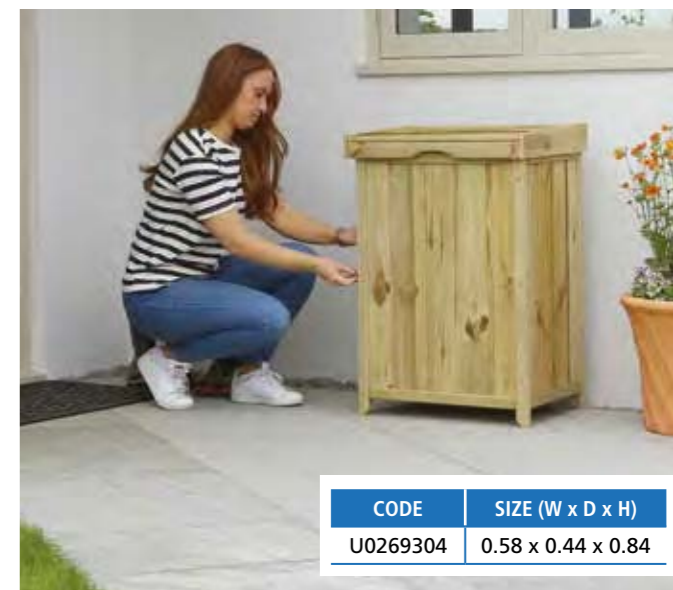

Keep Safe Parcel Store

CODE	SIZE (W x D x H)
U0269304	0.58 x 0.44 x 0.84