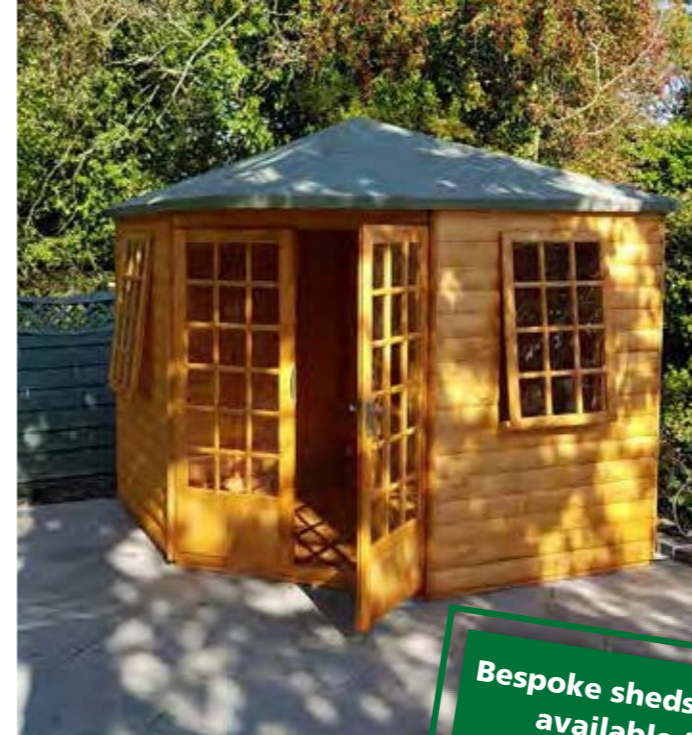

Overlap Apex Garden Shed Double Door (No Window) Dipped.

Bespoke sheds are also available to order.

8 x 6

CODE	SIZE
U0096885	6 x 4
U0096886	8 x 6

Bespoke sheds & log cabins available to order!
Ask in branch for more information