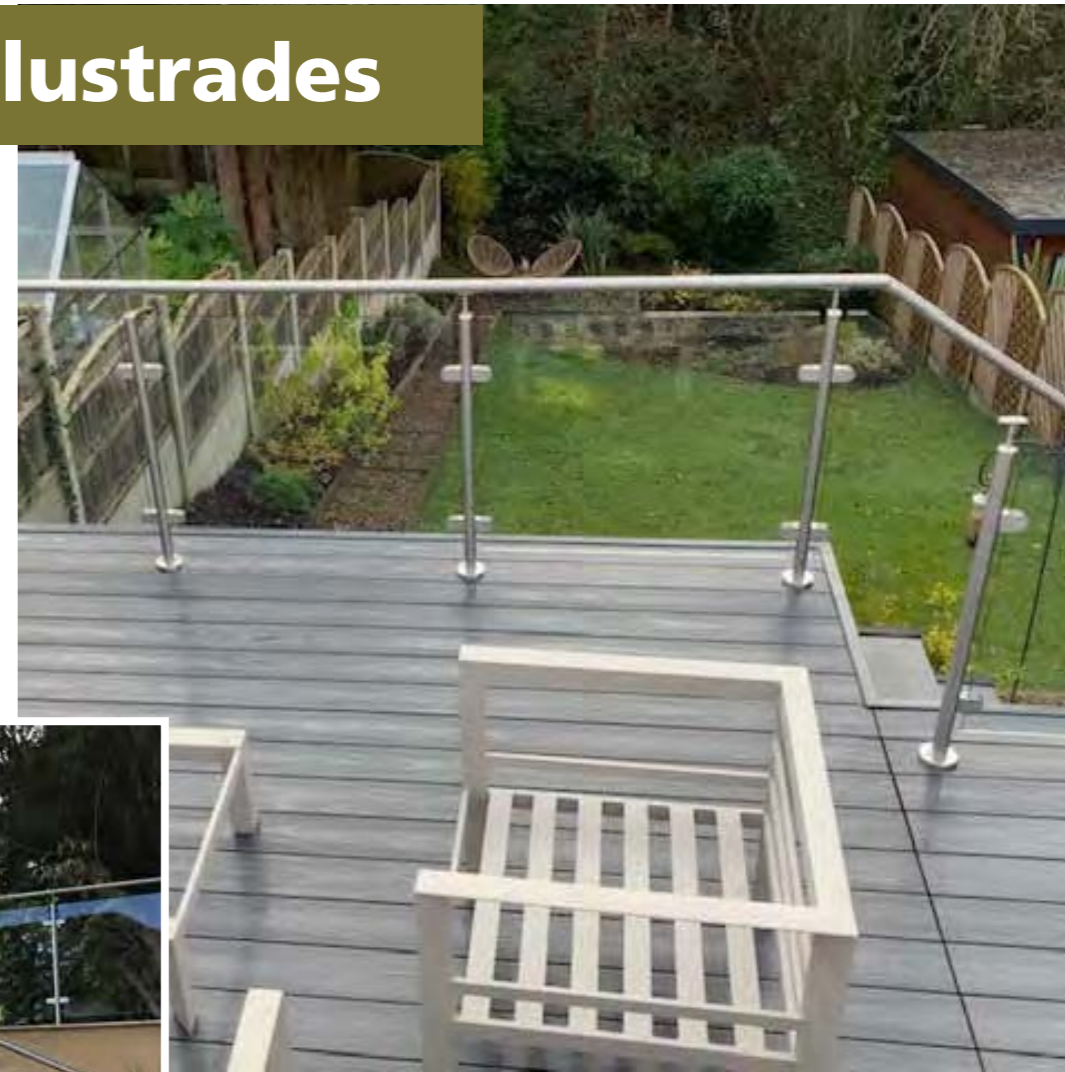

U0249136

Glass Balustrades

TuffX supplies glass balustrading to both large scale commercial projects and large/small scale domestic projects.

Glass balustrades are used for patios, stairways, balconies, fencing around decking and have many more creative uses. They are a unique and aesthetic way of providing safety to your home and garden. There are many different options available for glass balustrades to suit you and your needs.