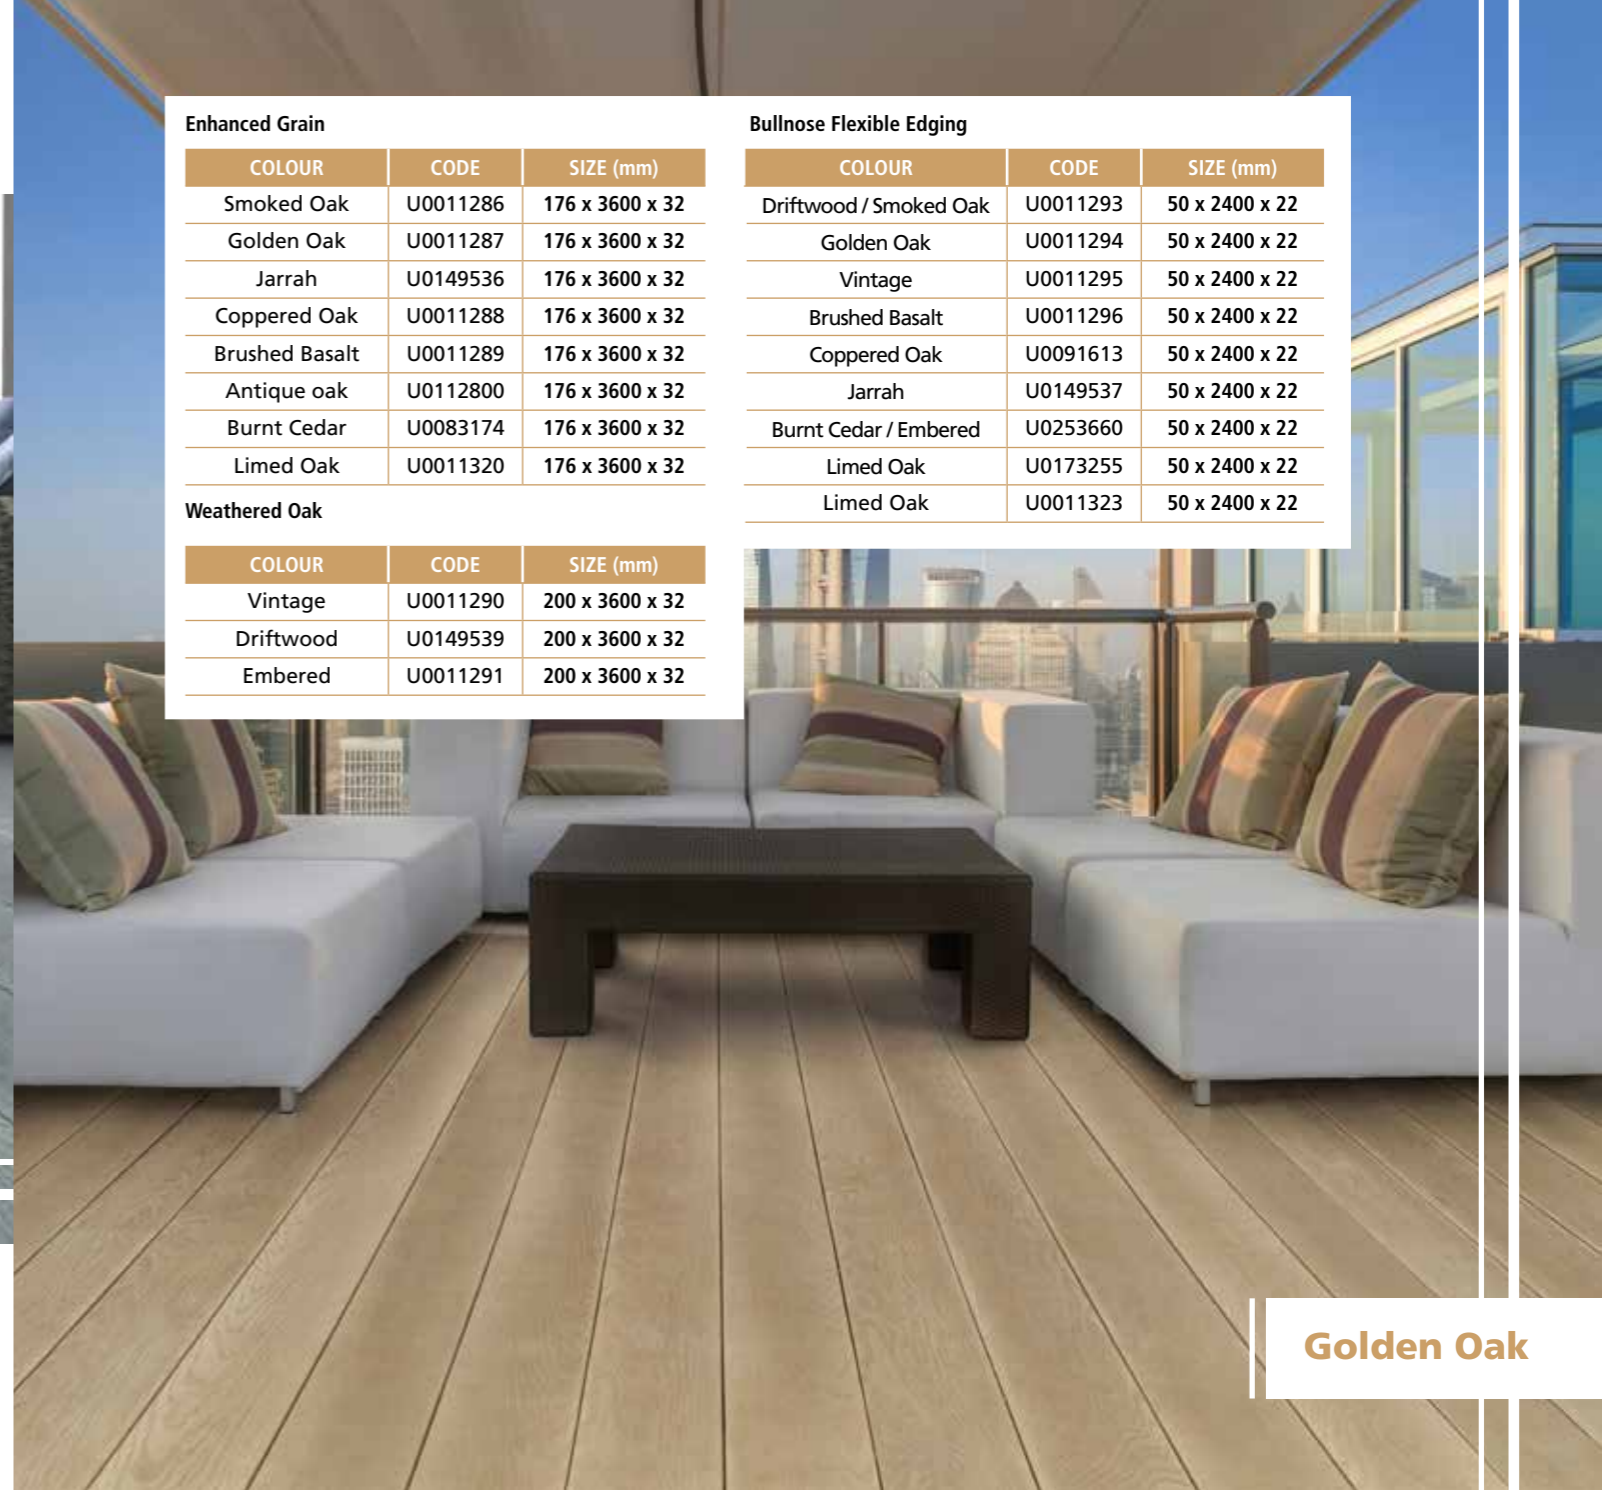

Weathered Oak

COLOUR	CODE	SIZE (mm)
Vintage	U0011290	200 x 3600 x 32
Driftwood	U0149539	200 x 3600 x 32
Embered	U0011291	200 x 3600 x 32

Bullnose Flexible Edging

COLOUR	CODE	SIZE (mm)
Driftwood / Smoked Oak	U0011293	50 x 2400 x 22
Golden Oak	U0011294	50 x 2400 x 22
Vintage	U0011295	50 x 2400 x 22
Brushed Basalt	U0011296	50 x 2400 x 22
Coppered Oak	U0091613	50 x 2400 x 22
Jarrah	U0149537	50 x 2400 x 22
Burnt Cedar / Embered	U0253660	50 x 2400 x 22
Limed Oak	U0173255	50 x 2400 x 22
Limed Oak	U0011323	50 x 2400 x 22