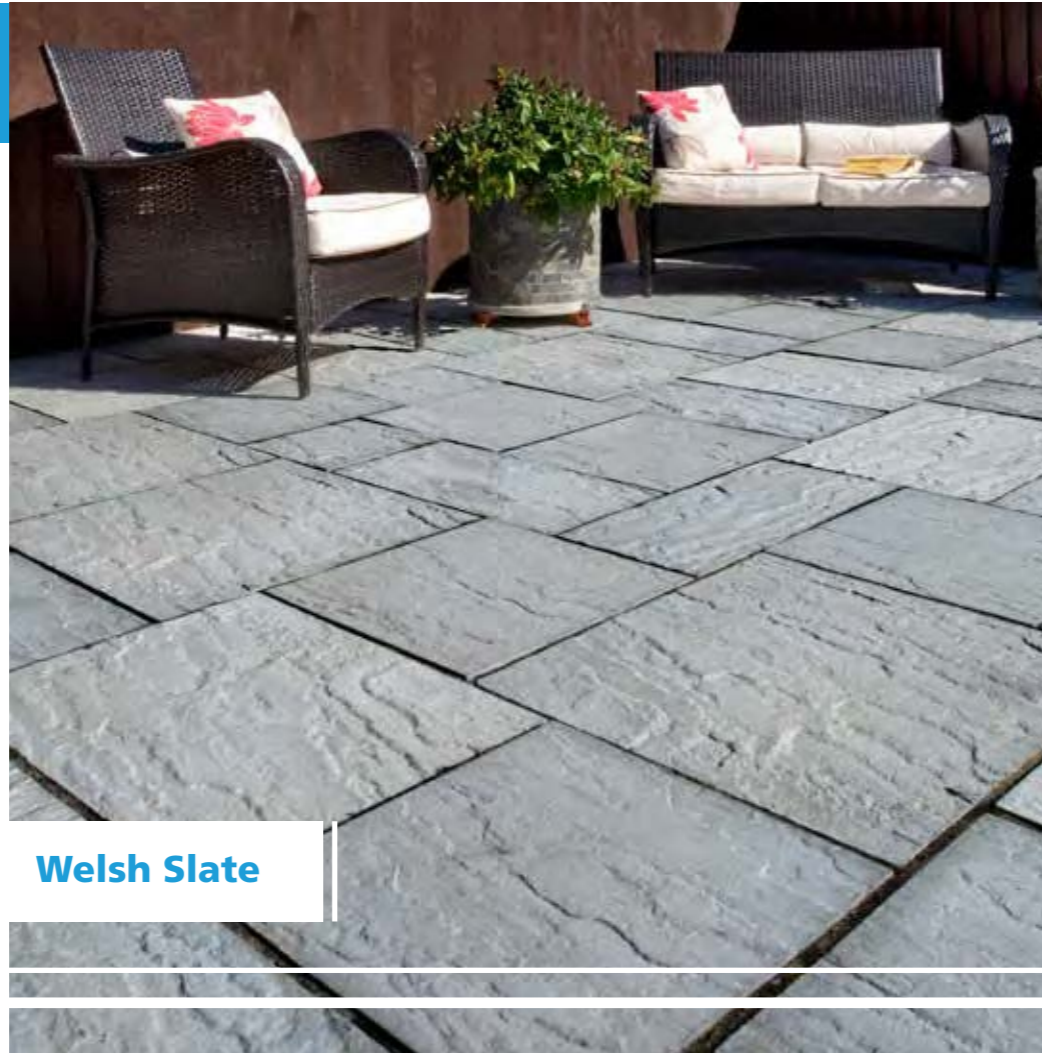

Windsor

Windsor Paving is smooth-edged with a lightly textured surface, true to the distinctive nature of classic Yorkshire stone. Available in the ever popular welsh slate colour. Windsor is an ideal choice for both urban and rural gardens.

Welsh Slate

COLOUR	CODE	SLAB SIZE (mm)
Welsh Slate	U0089063	300 x 300 x 38
Barley	U0089061	450 x 450 x 38
Welsh Slate	U0089062	450 x 450 x 38
Welsh Slate	U0089059	600 x 600 x 38
Welsh Slate	U0089060	600 x 300 x 38

Stratford

The Stratford paving range authentically recaptures the elegance of time-worn paving. Bowlstone produces Stratford in random sizes, varying surfaces and one subtle shade.